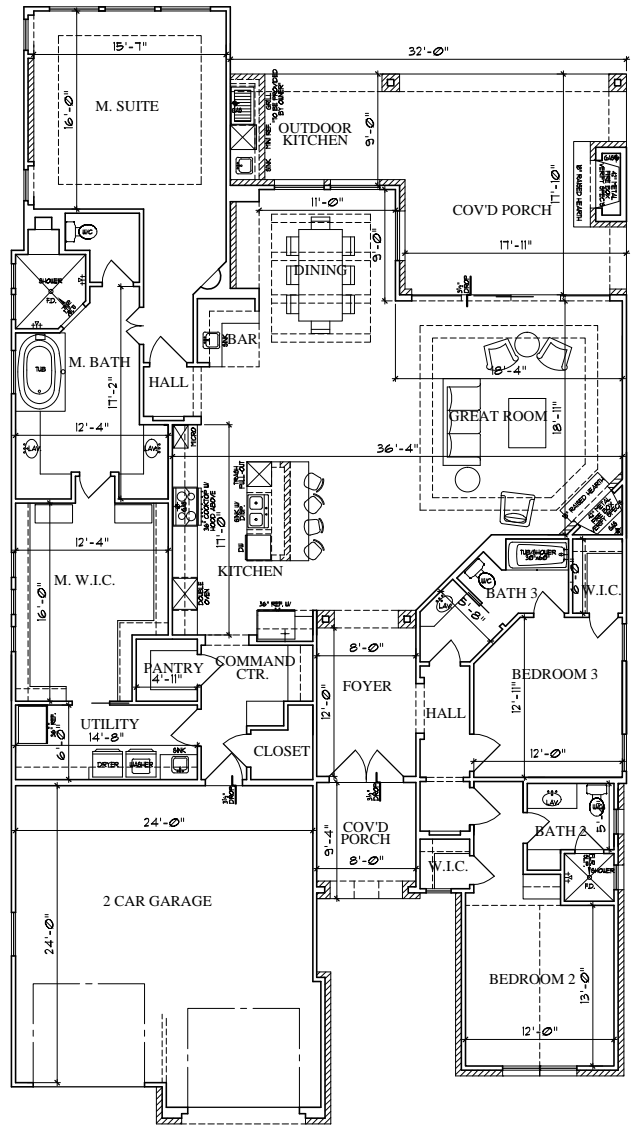

Anderson *AJ* Jenkins

SIGNATURE

Homes

FRONT ELEVATION

NOT TO SCALE

SQUARE FOOTAGES	
TOTAL LIVING	2,803. SQ. FT.
GARAGE	639. SQ. FT.
COV'D PORCH	75. SQ. FT.
COV'D PATIO	450. SQ. FT.

FLOOR PLAN

NOT TO SCALE