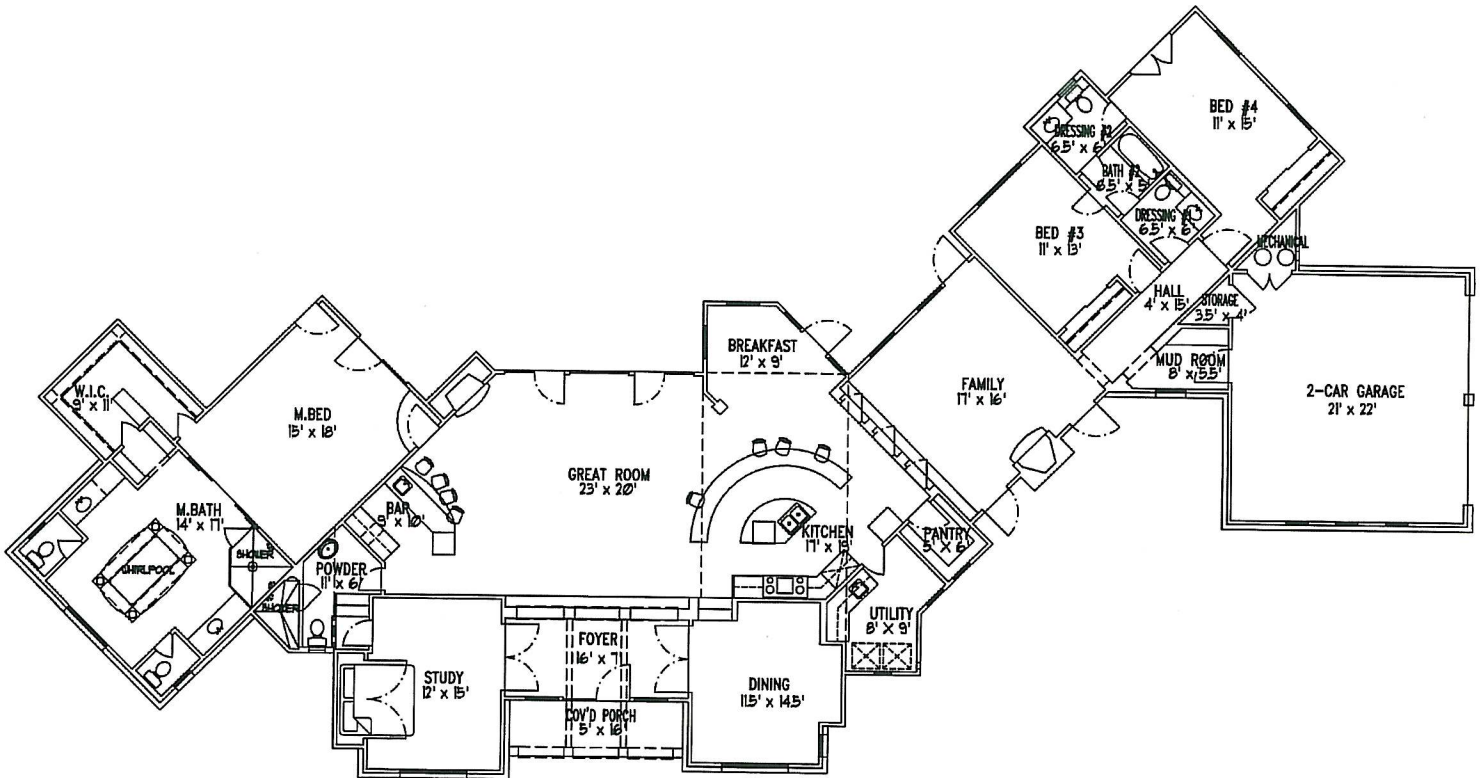

# Aspen

**SQUARE FOOTAGES**

Total Living	3306
Garage/Storage	525
Front Porch	82
<b>TOTAL UNDER ROOF</b>	<b>3913</b>