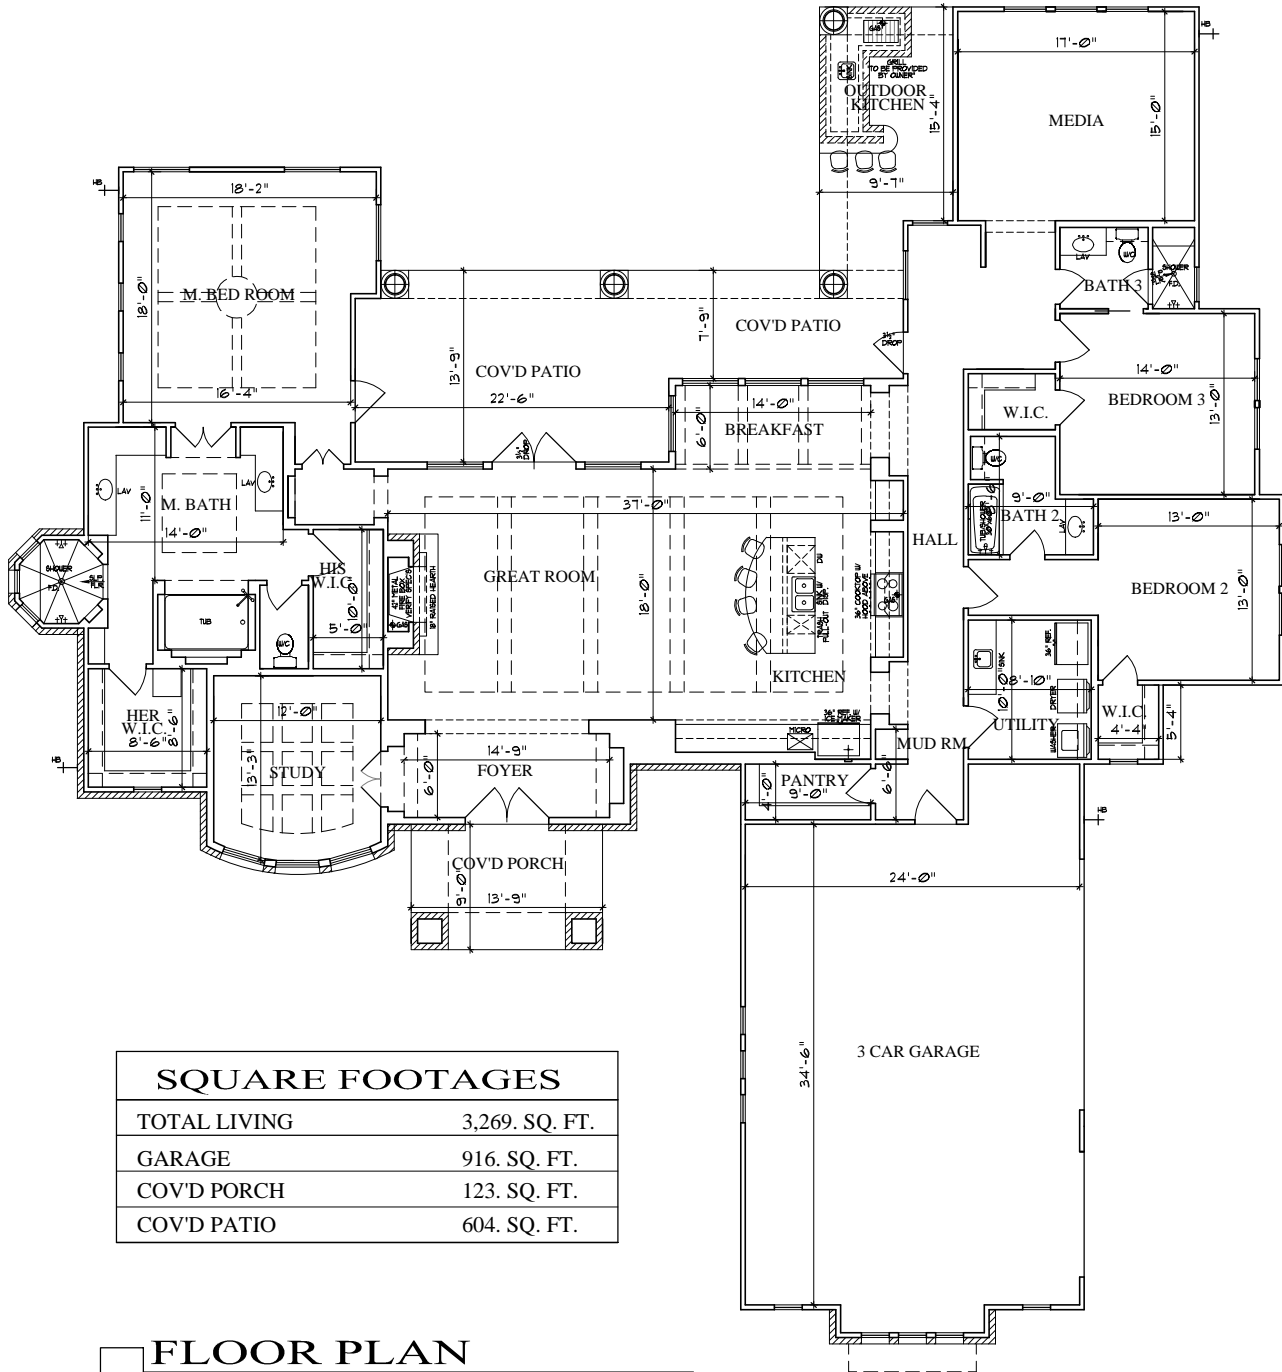

## 3269

SQUARE FOOTAGES	
TOTAL LIVING	3,269. SQ. FT.
GARAGE	916. SQ. FT.
COVD PORCH	123. SQ. FT.
COVD PATIO	604. SQ. FT.

**FLOOR PLAN** NOT TO SCALE