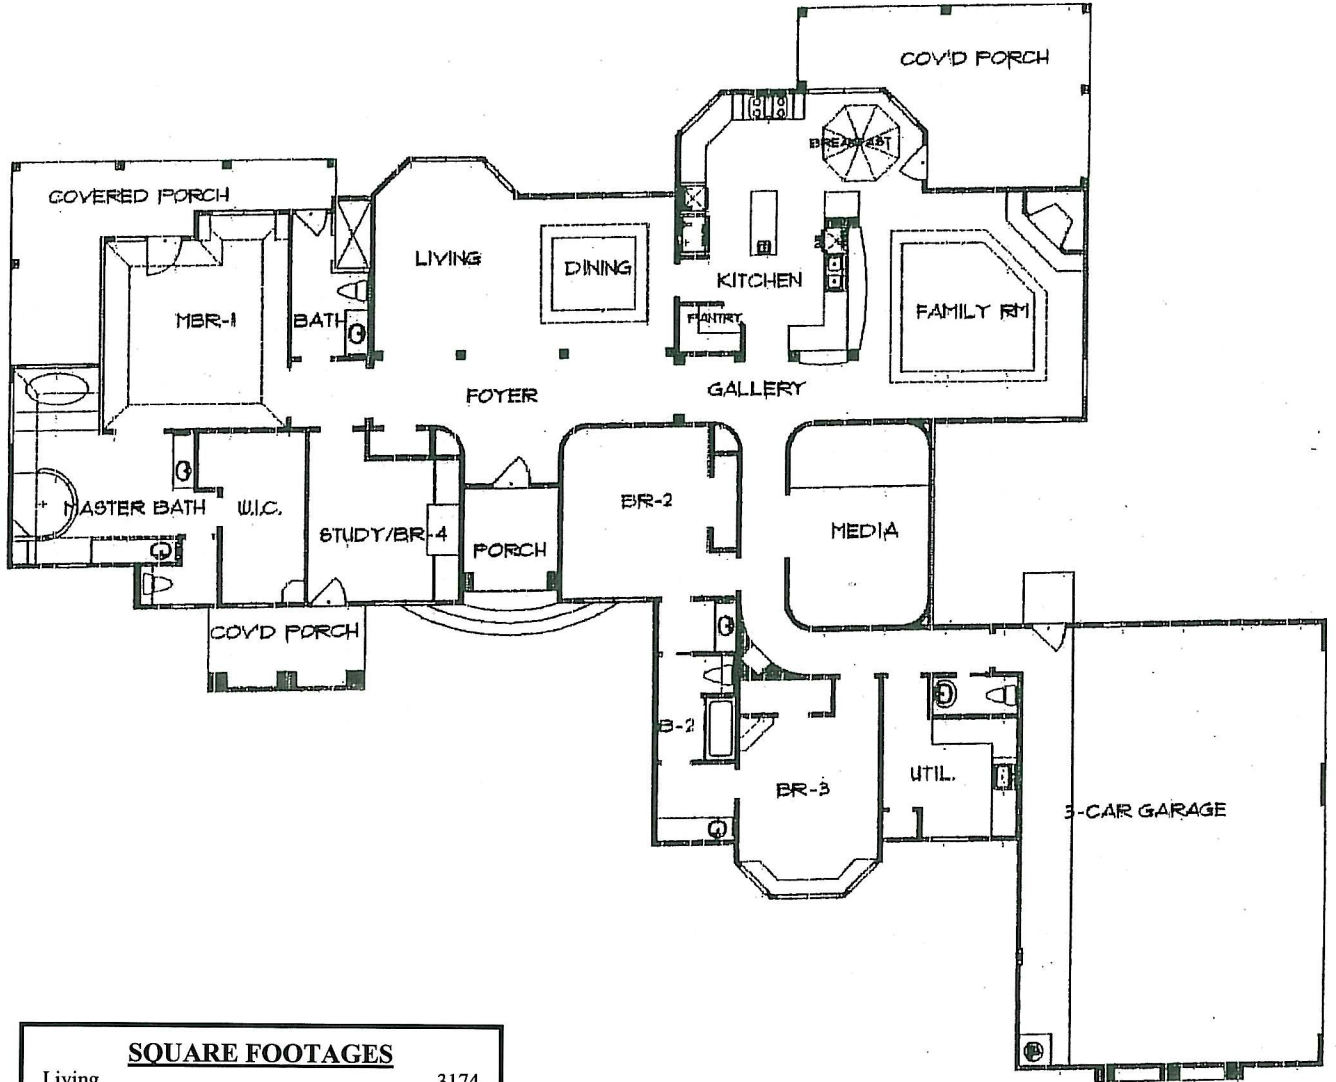

Bellagio

SQUARE FOOTAGES	
Living	3174
Garage/Storage	887
Entry Covered Porch	63
Rear Covered Porch	262
Office Entry Porch	84
Master Covered Porch	225
TOTAL UNDER ROOF	4793