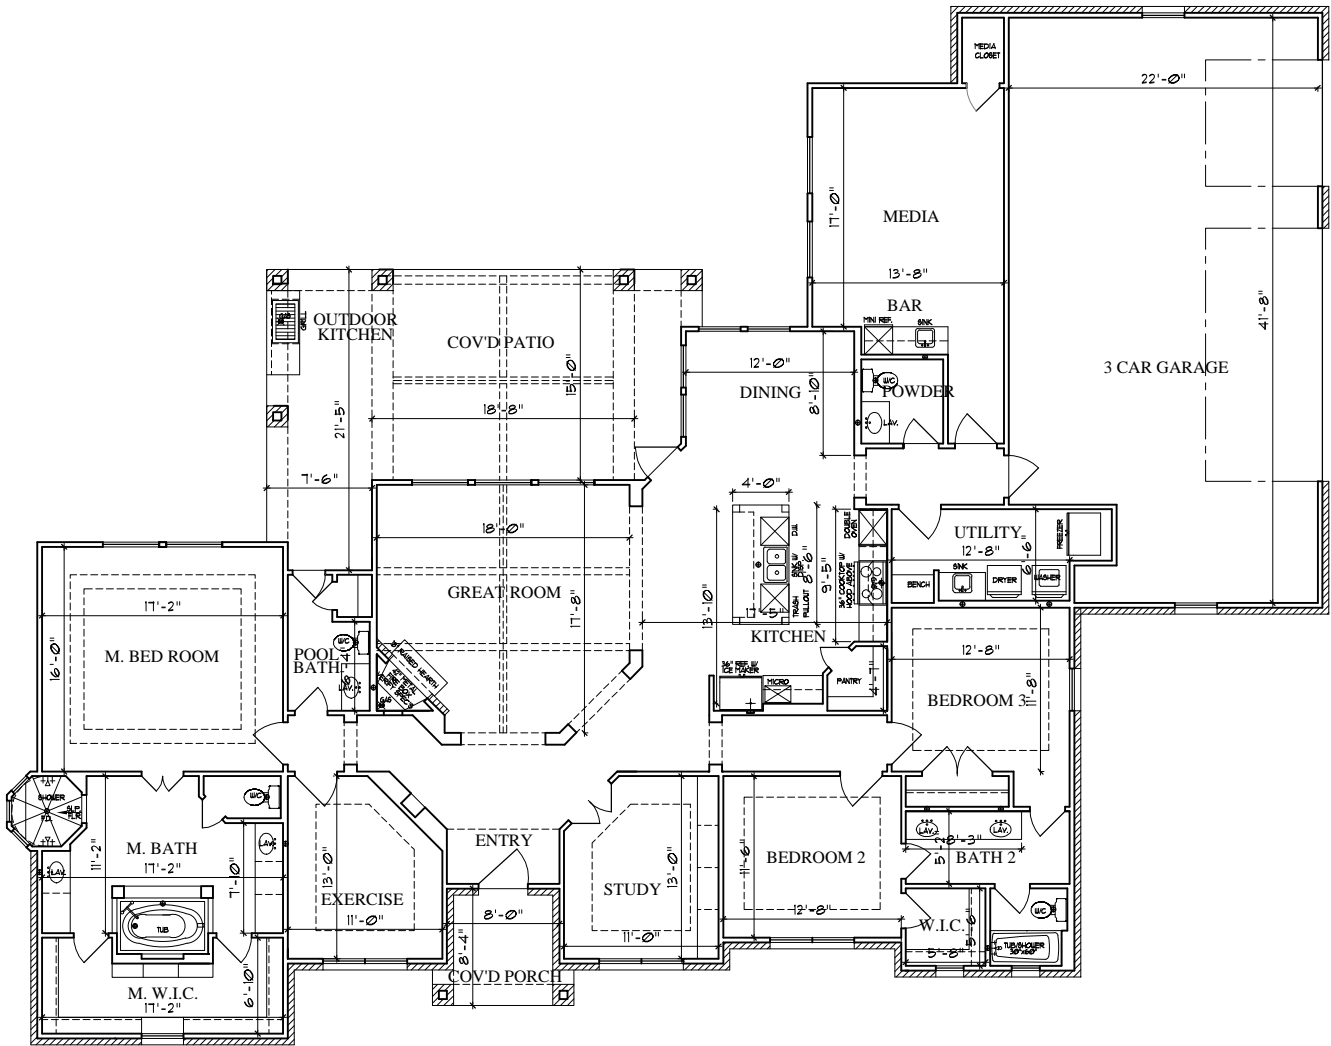

Anderson *AJ* Jenkins

SIGNATURE
Homes

3002

FLOOR PLAN

NOT TO SCALE

SQUARE FOOTAGES

TOTAL LIVING	3,002. SQ. FT.
GARAGE	898. SQ. FT.
COV'D PORCH	72. SQ. FT.
COV'D PATIO	490. SQ. FT.

www.ajsignature.com