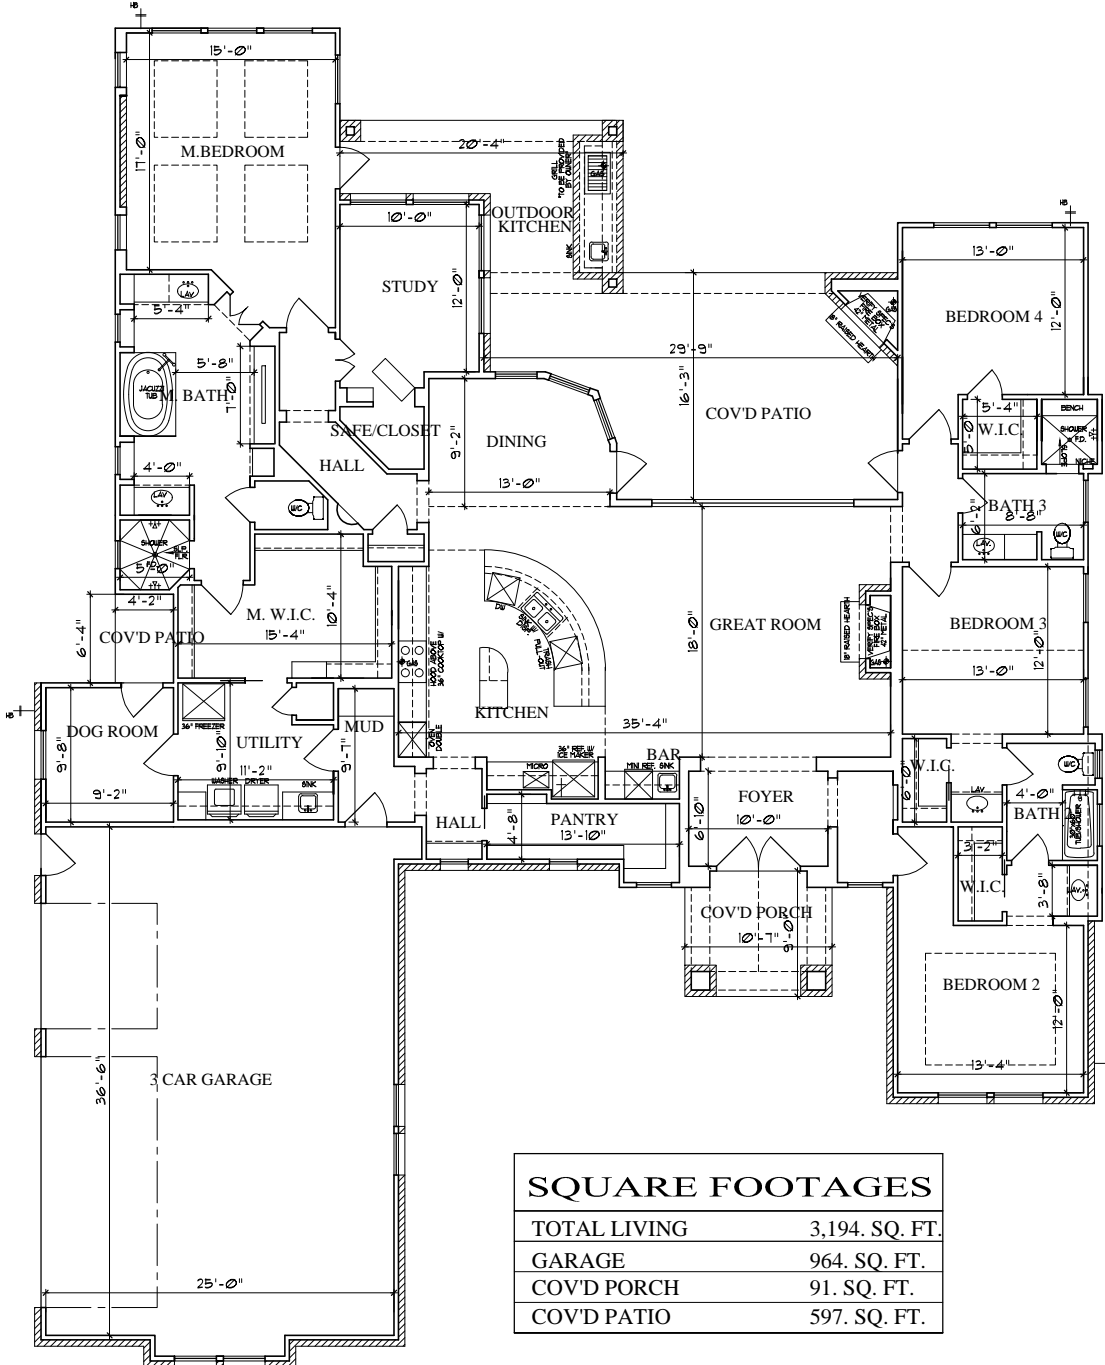

Anderson *AJ* Jenkins

SIGNATURE
Homes

3194

SQUARE FOOTAGES	
TOTAL LIVING	3,194. SQ. FT.
GARAGE	964. SQ. FT.
COV'D PORCH	91. SQ. FT.
COV'D PATIO	597. SQ. FT.

FLOOR PLAN NOT TO SCALE