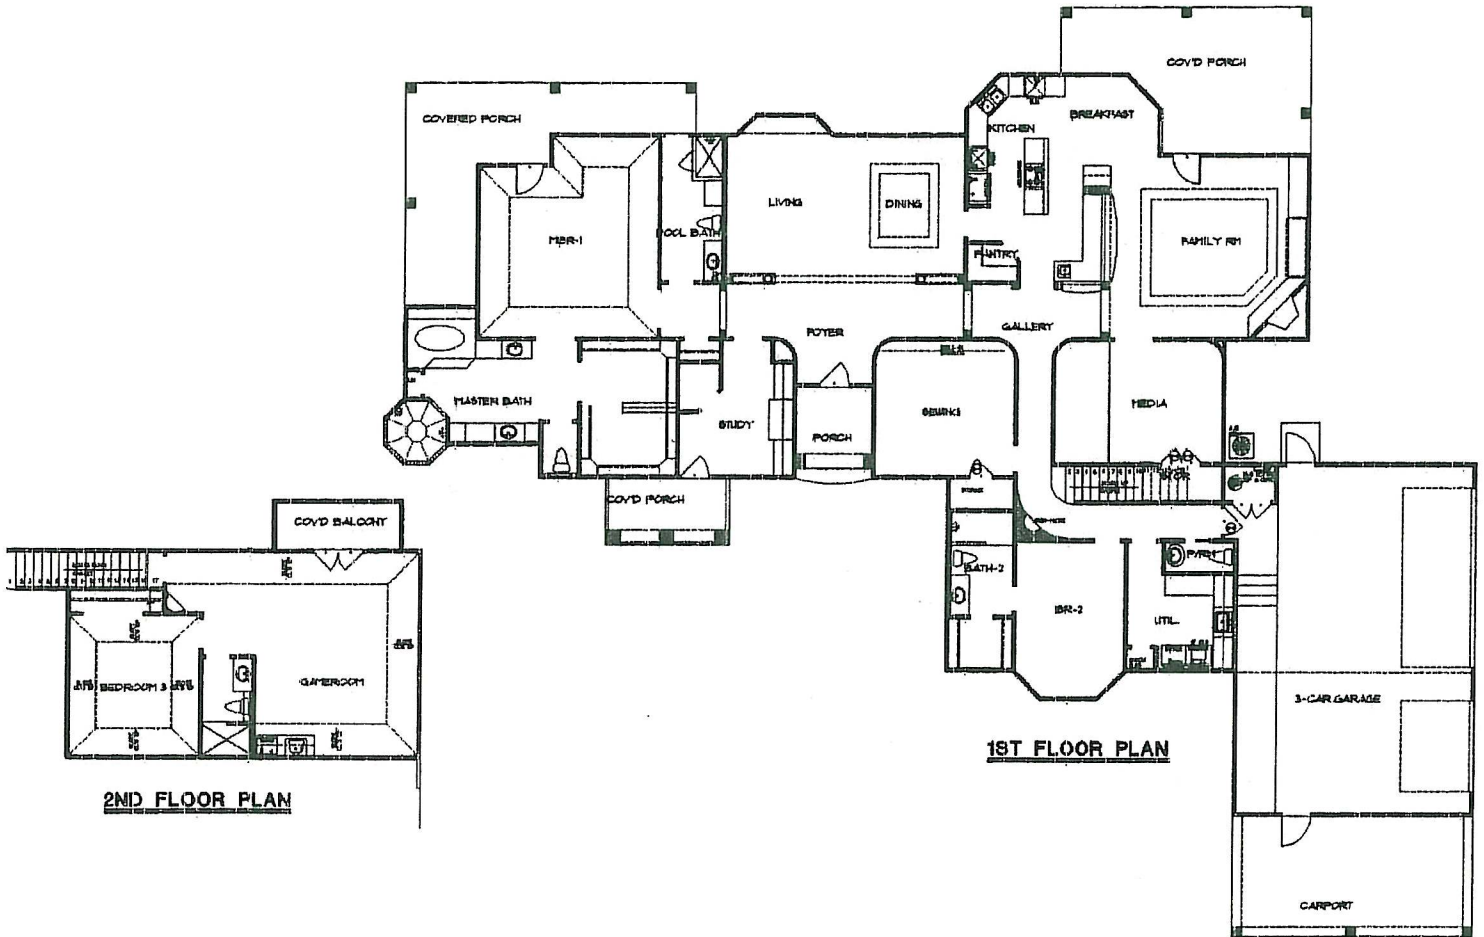

Fitzgerald

SQUARE FOOTAGES	
1 st Floor	3498
2 nd Floor	750
Total Living	4298
Garage/Storage	876
Covered Porches	736
Carport	298
2 nd Floor Deck	65
TOTAL UNDER ROOF	6220