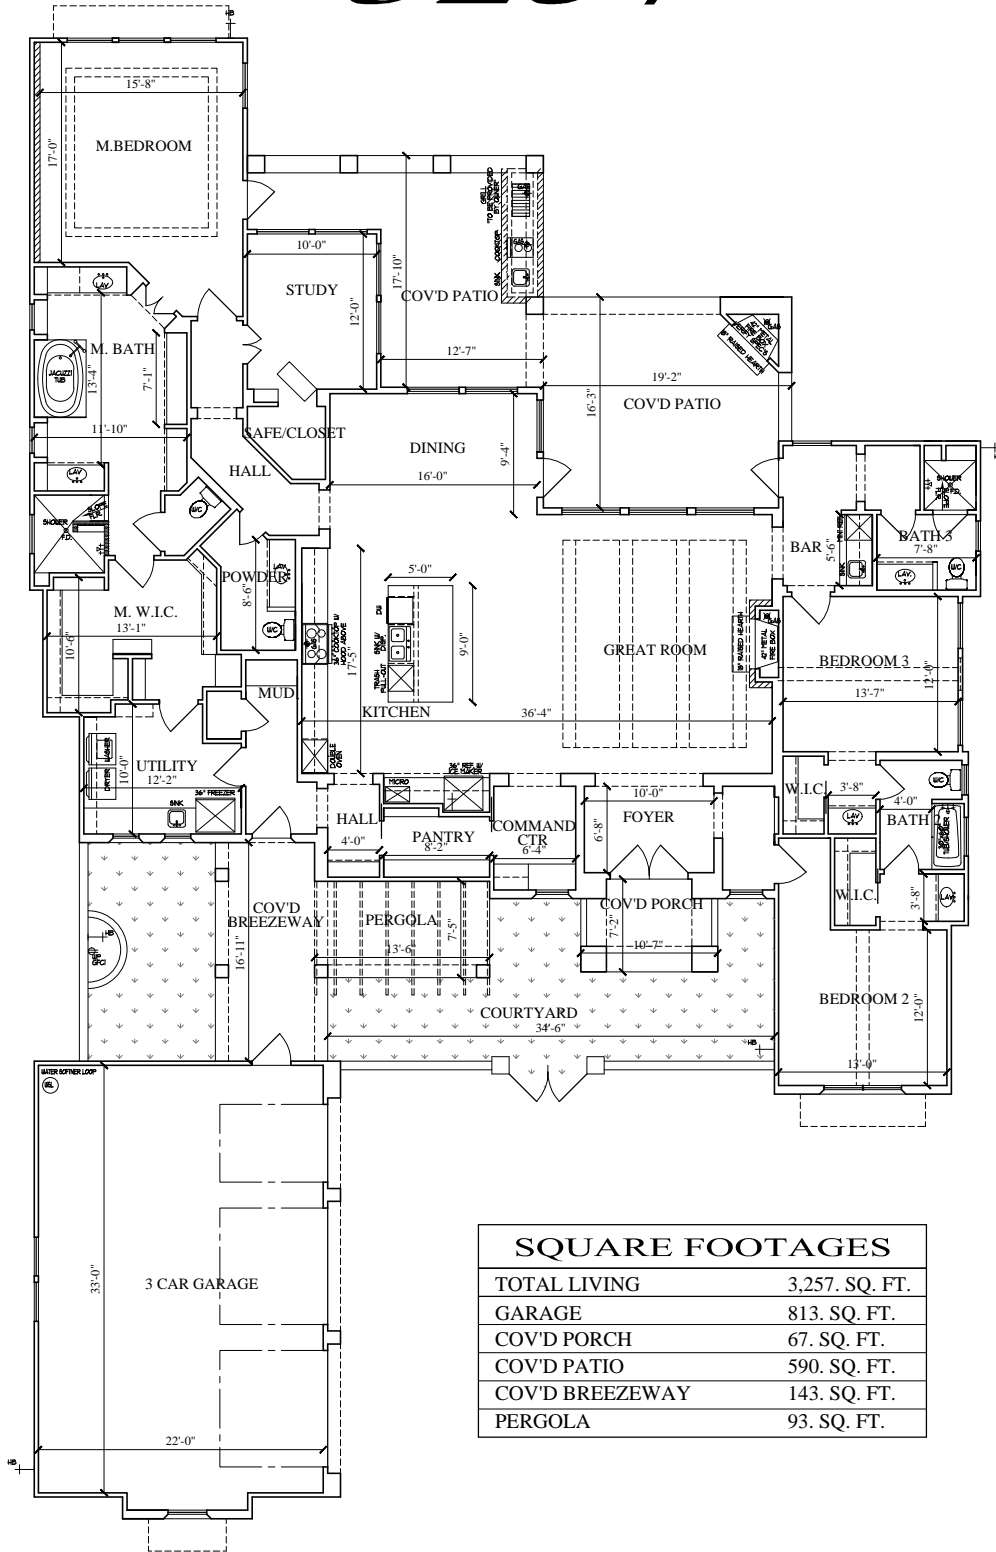

Anderson *AJ* Jenkins

SIGNATURE

Homes

3257

SQUARE FOOTAGES	
TOTAL LIVING	3,257. SQ. FT.
GARAGE	813. SQ. FT.
COV'D PORCH	67. SQ. FT.
COV'D PATIO	590. SQ. FT.
COV'D BREEZEWAY	143. SQ. FT.
PERGOLA	93. SQ. FT.

FLOOR PLAN

NOT TO SCALE