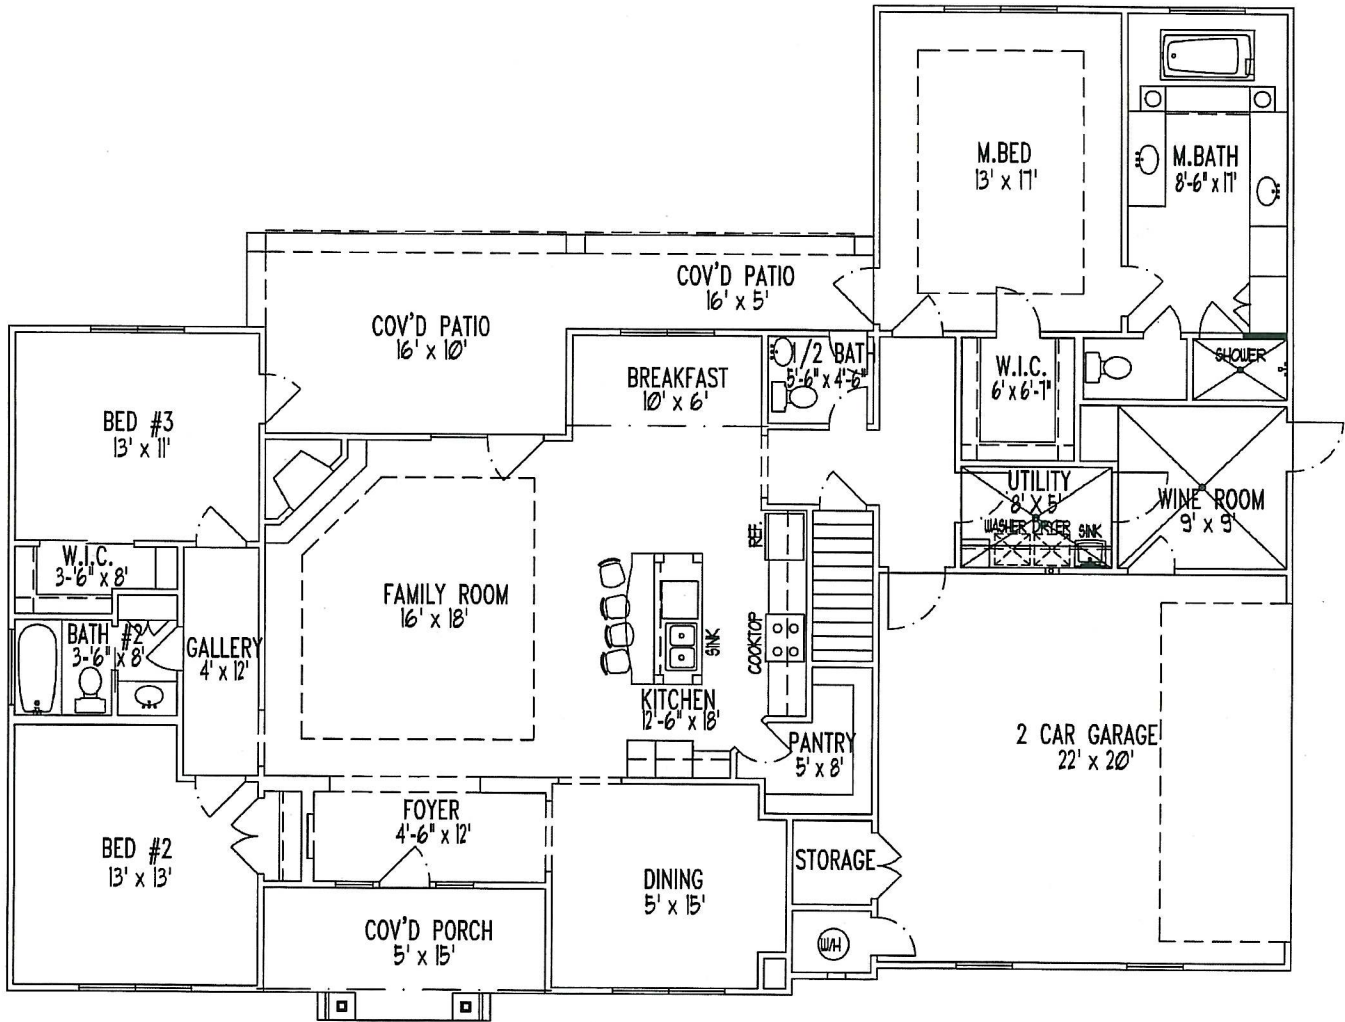

Palermo

SQUARE FOOTAGES	
Total Living	2009
Garage/Storage	500
Entry Covered Porch	93
Rear Covered Porch	257
TOTAL UNDER ROOF	2859