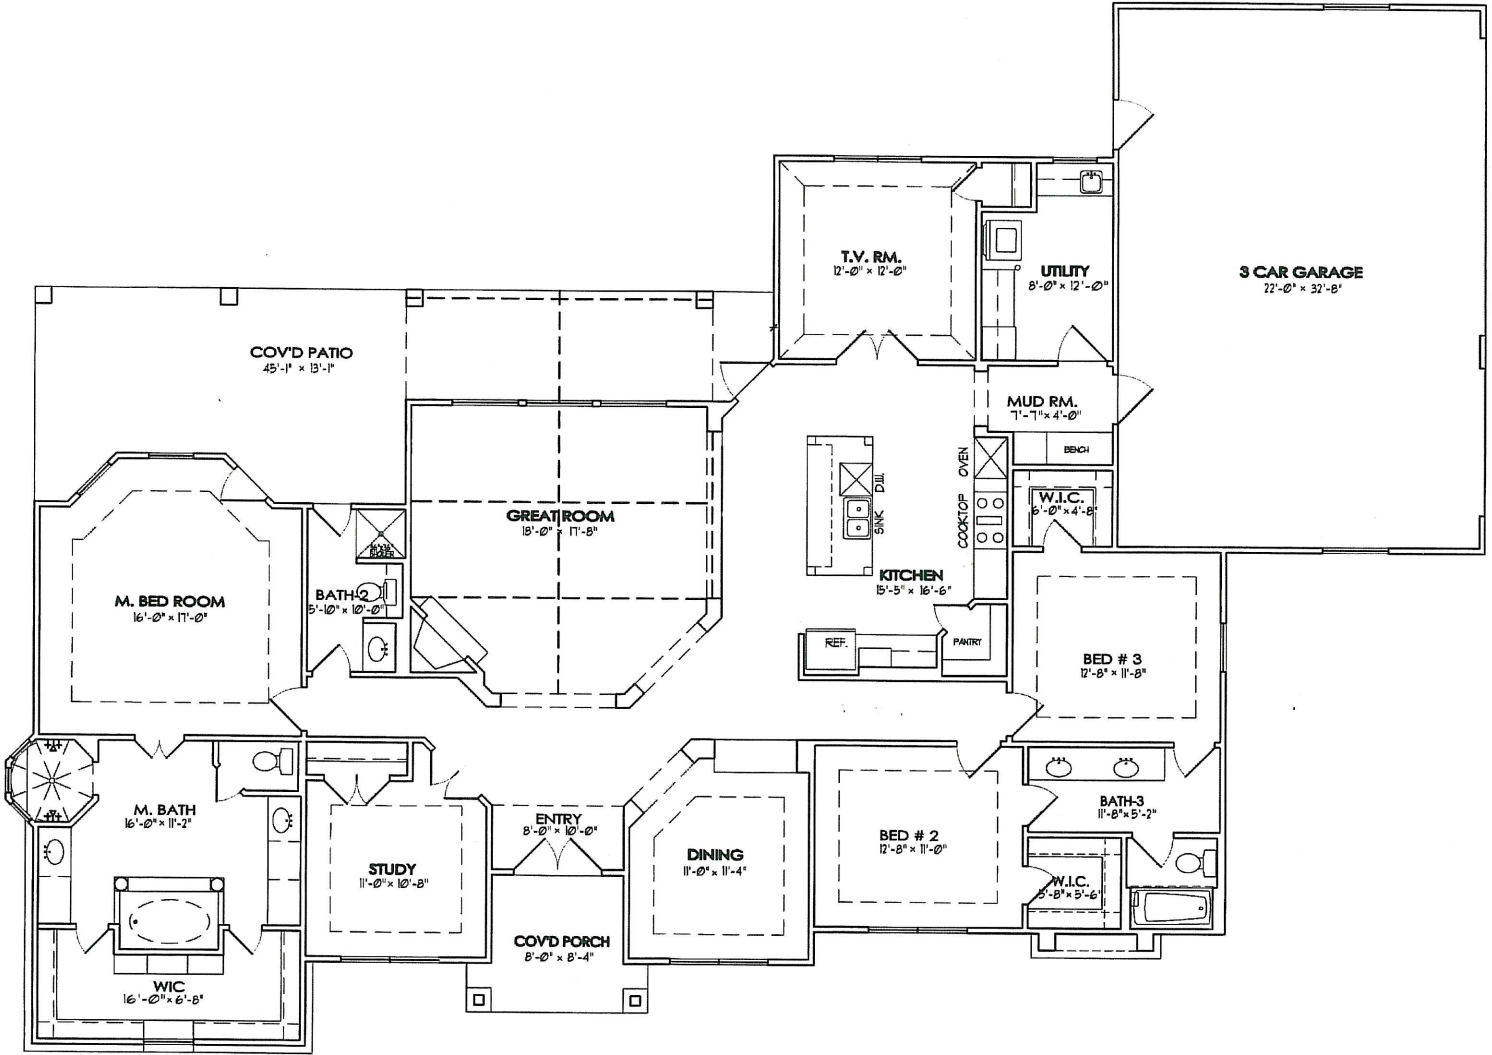

Pennington

SQUARE FOOTAGES

Total Living	2553
Garage/Storage	745
Front Porch	75
Back Porch	412