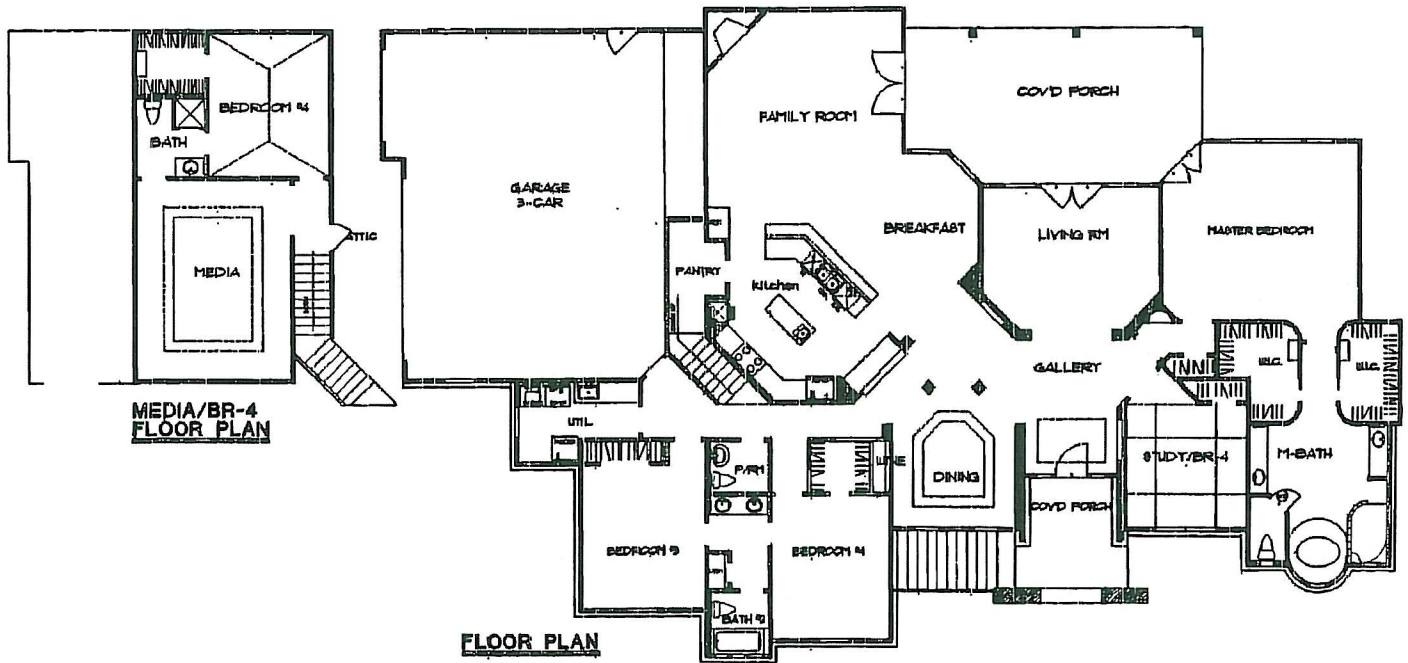

# Riviera

<u>SQUARE FOOTAGES</u>	
Living	3419
Media/Bedroom 4 Upstairs	639
<b>Total Living</b>	<b>4058</b>
Garage/Storage	995
Entry Covered Porch	129
Rear Covered Porch	418
<b>TOTAL UNDER ROOF</b>	<b>5600</b>