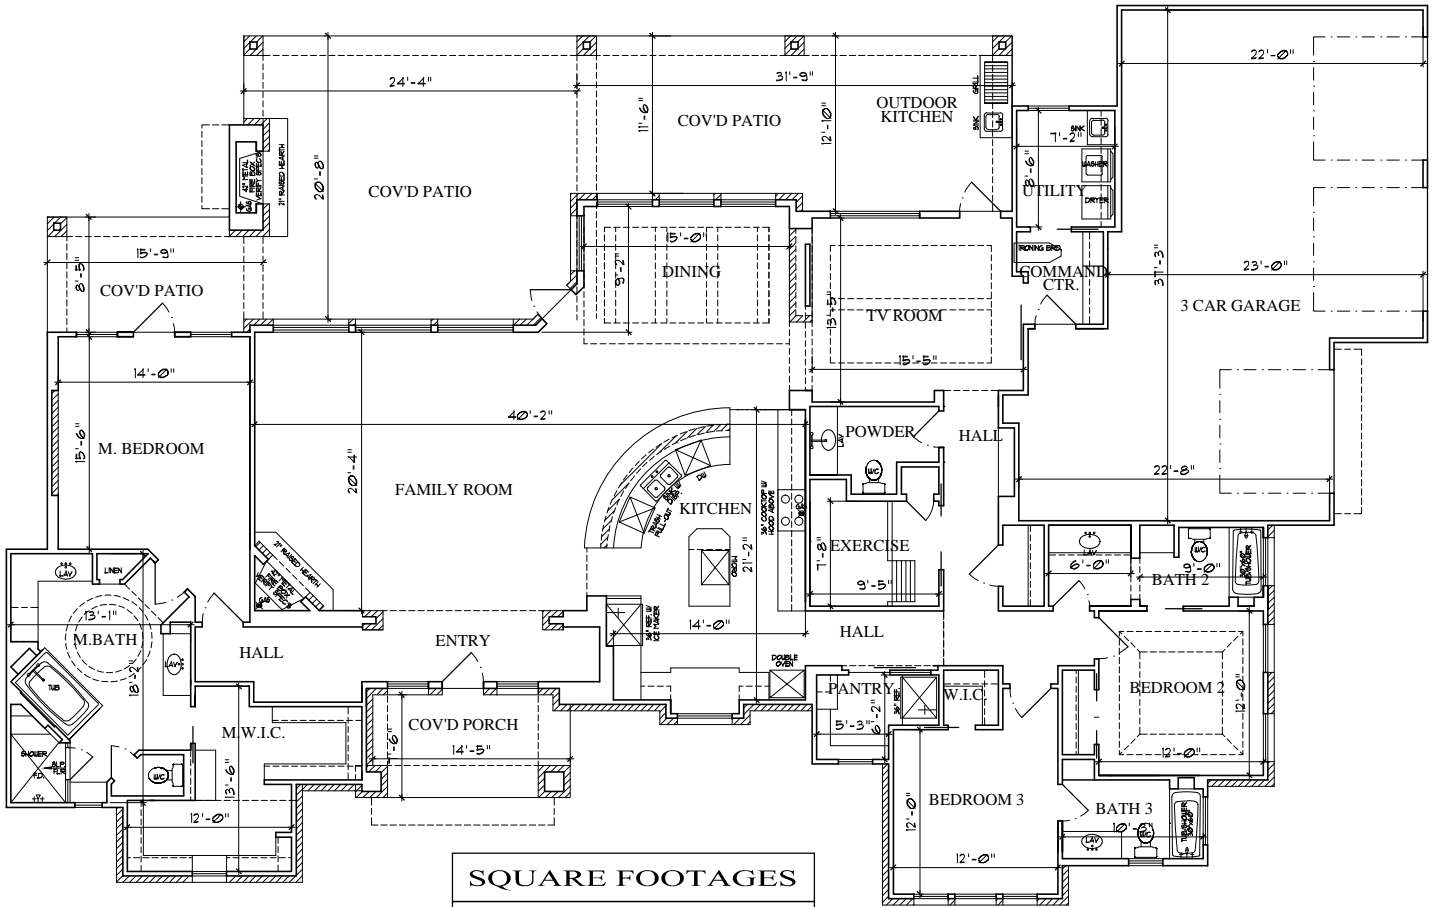

Anderson *AJ* Jenkins

SIGNATURE

Homes

SQUARE FOOTAGES	
TOTAL LIVING	3233. SQ. FT.
3 CAR GARAGE	865. SQ. FT.
COVD PORCH	116. SQ. FT.
COVD PATIO	1029. SQ. FT.

FLOOR PLAN
NOT TO SCALE

FRONT ELEVATION
NOT TO SCALE