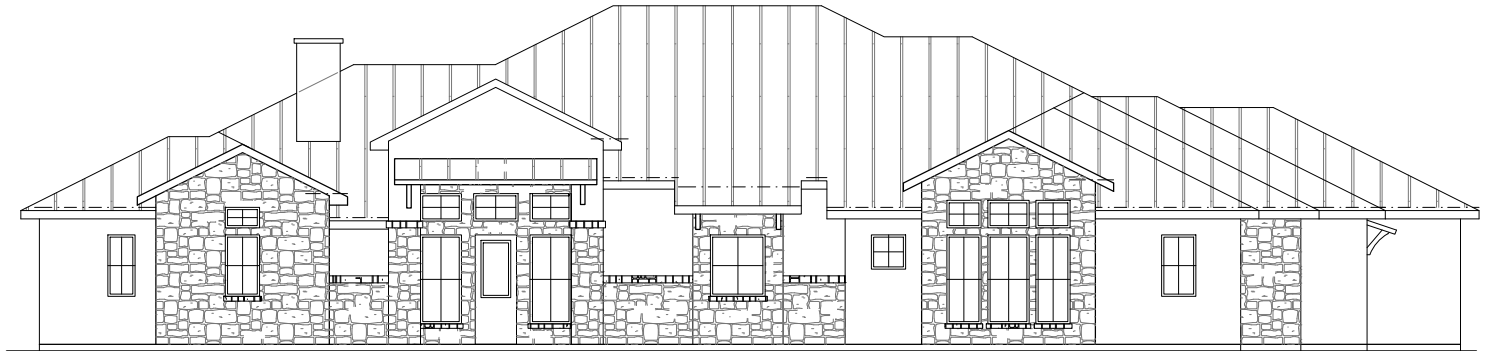

Anderson *AJ* Jenkins

SIGNATURE

Homes

SQUARE FOOTAGES	
TOTAL LIVING	3233. SQ. FT.
3 CAR GARAGE	865. SQ. FT.
COVD PORCH	116. SQ. FT.
COVD PATIO	1029. SQ. FT.

FLOOR PLAN
NOT TO SCALE

FRONT ELEVATION
NOT TO SCALE