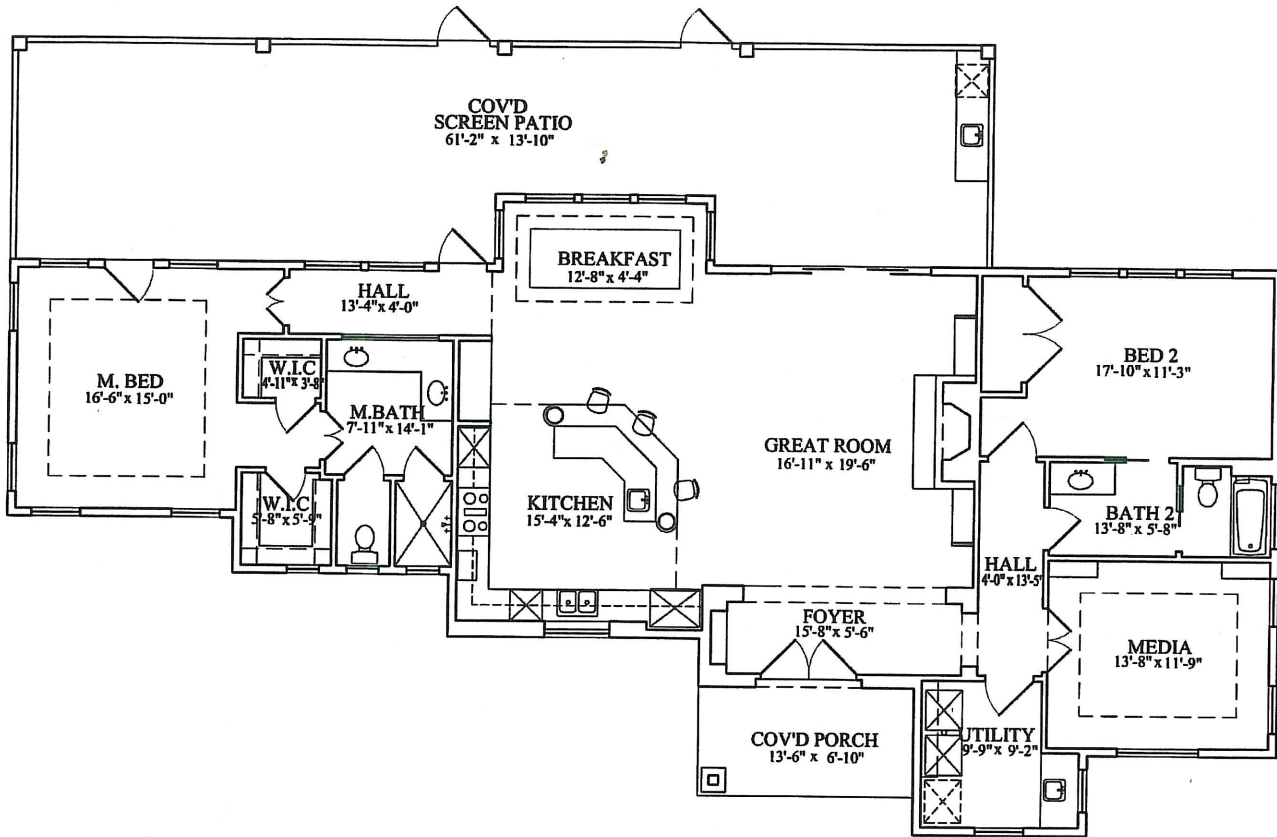

## FLOOR PLAN

NOT TO SCALE

SQUARE FOOTAGES	
TOTAL LIVING	2,003. SQ. FT.
COVID PORCH	92. SQ. FT.
COVID PATIO	786. SQ. FT.