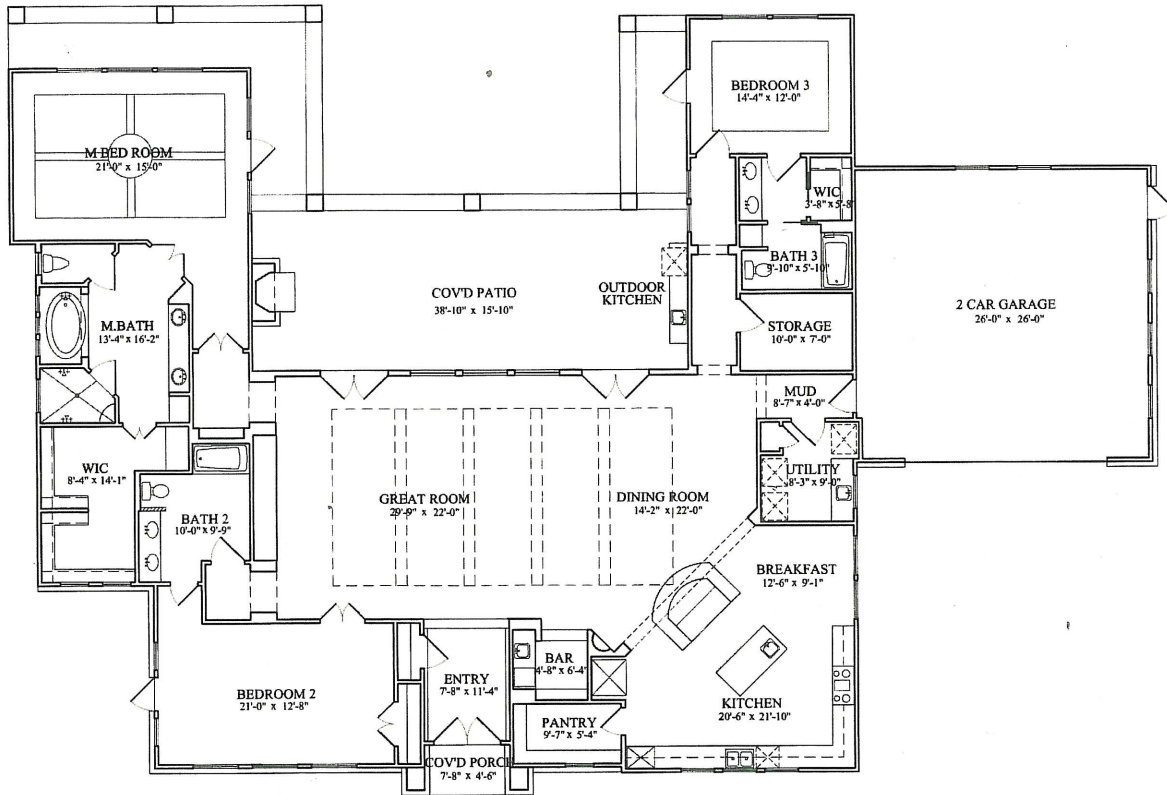

Oak

FLOOR PLAN

NOT TO SCALE

SQUARE FOOTAGES	
TOTAL LIVING	3,485. SQ. FT.
COVD PORCH	44. SQ. FT.
COVD PATIO	935. SQ. FT.
2 CAR GARAGE	700. SQ. FT.