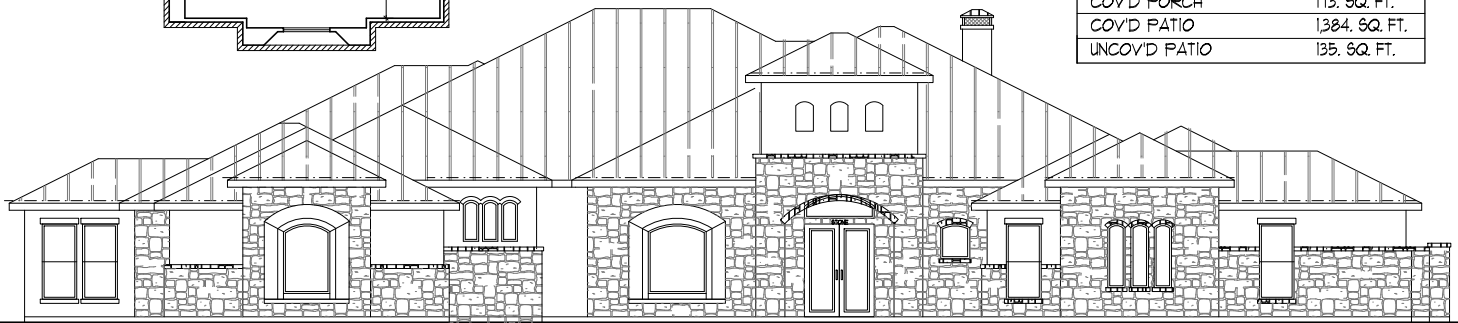

Anderson *AJ* Jenkins

SIGNATURE

Home

SQUARE FOOTAGES	
TOTAL LIVING	4,121. SQ. FT.
3 CAR GARAGE	1,061. SQ. FT.
COVD PORCH	173. SQ. FT.
COVD PATIO	1,384. SQ. FT.
UNCOVD PATIO	135. SQ. FT.

FRONT ELEVATION
NOT TO SCALE