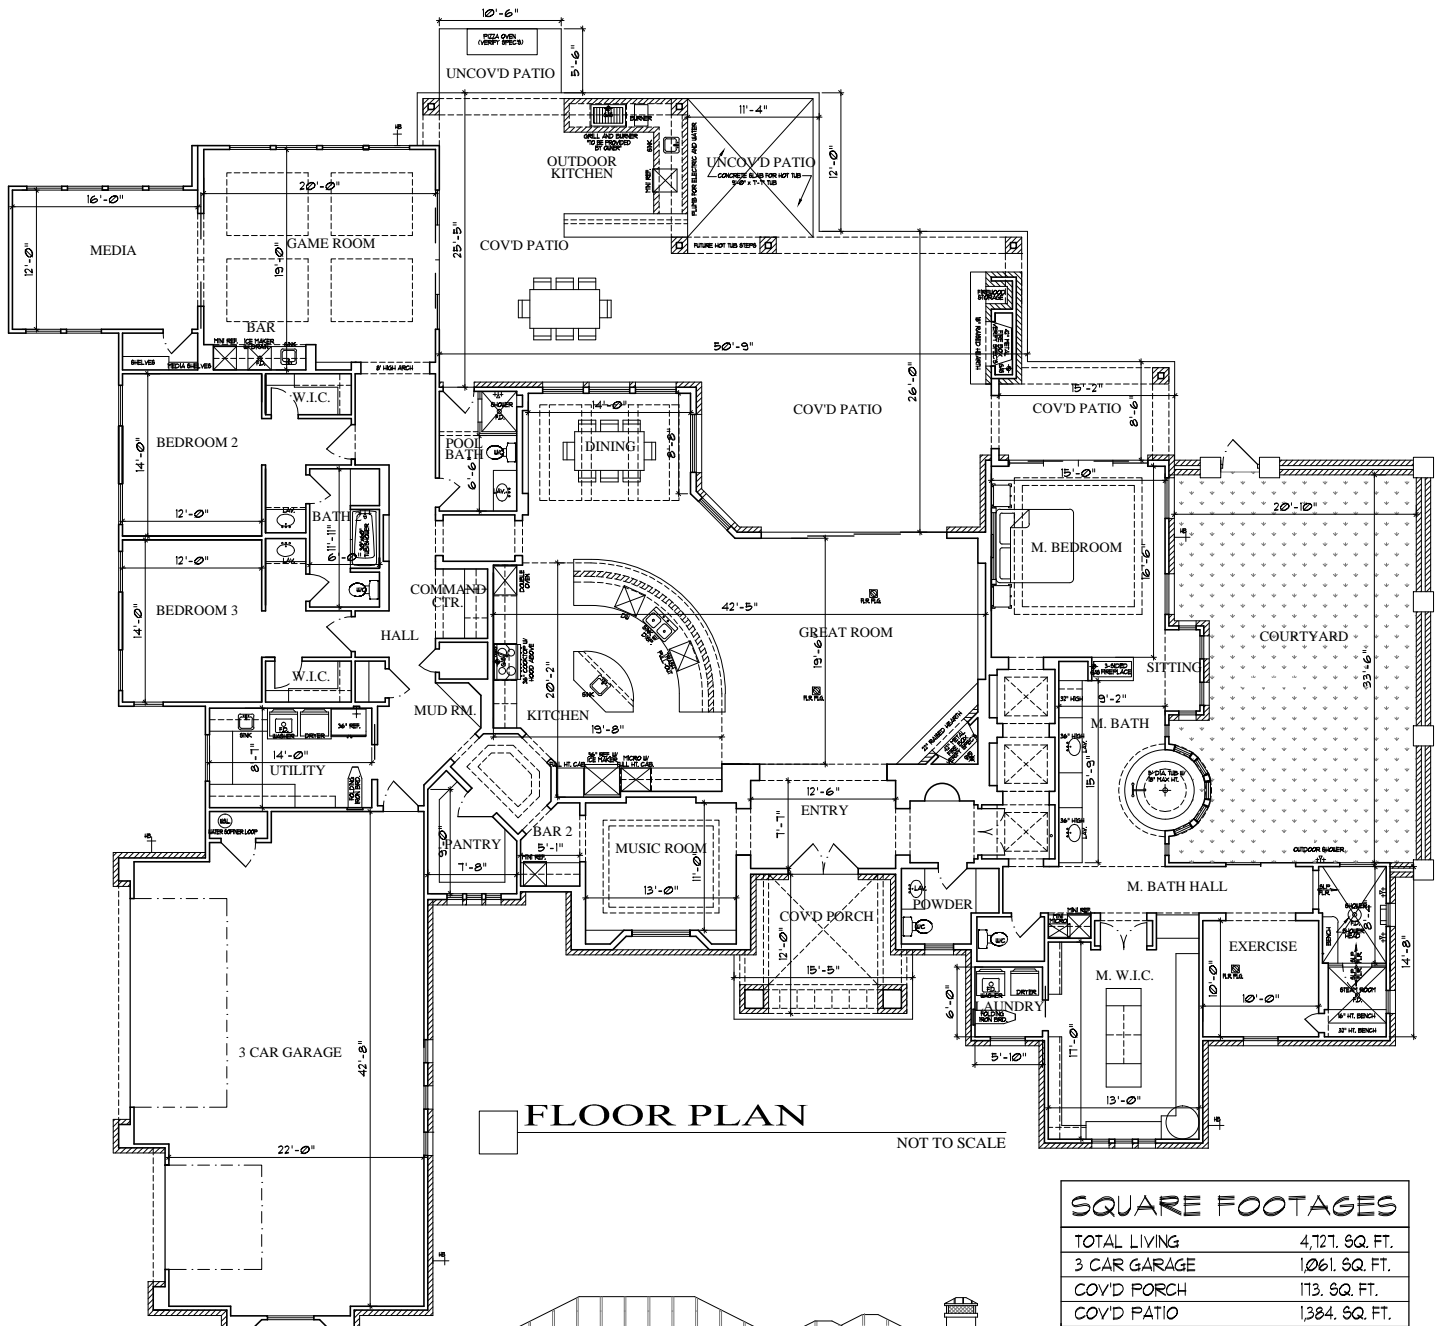

Anderson *AJ* Jenkins

SIGNATURE

Home

SQUARE FOOTAGES	
TOTAL LIVING	4,121. SQ. FT.
3 CAR GARAGE	1,061. SQ. FT.
COVD PORCH	173. SQ. FT.
COVD PATIO	1,384. SQ. FT.
UNCOVD PATIO	135. SQ. FT.

FRONT ELEVATION
NOT TO SCALE