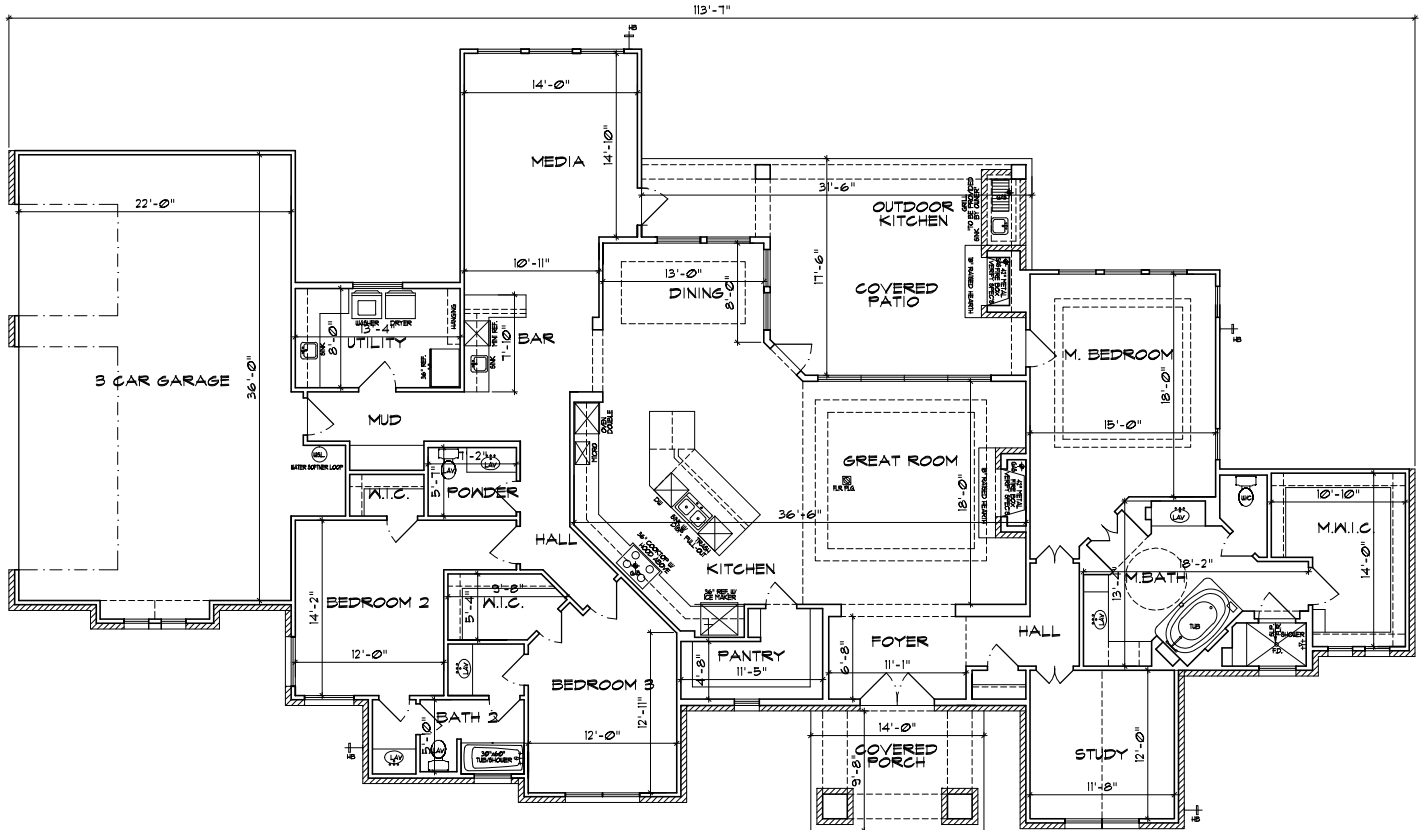

Anderson *AJ* Jenkins
SIGNATURE HOMES

FLOOR PLAN NOT TO SCALE

SQUARE FOOTAGES	
TOTAL LIVING	3220. SQ. FT.
GARAGE	866. SQ. FT.
COV'D PORCH	141. SQ. FT.
COV'D PATIO	429. SQ. FT.

FRONT ELEVATION NOT TO SCALE